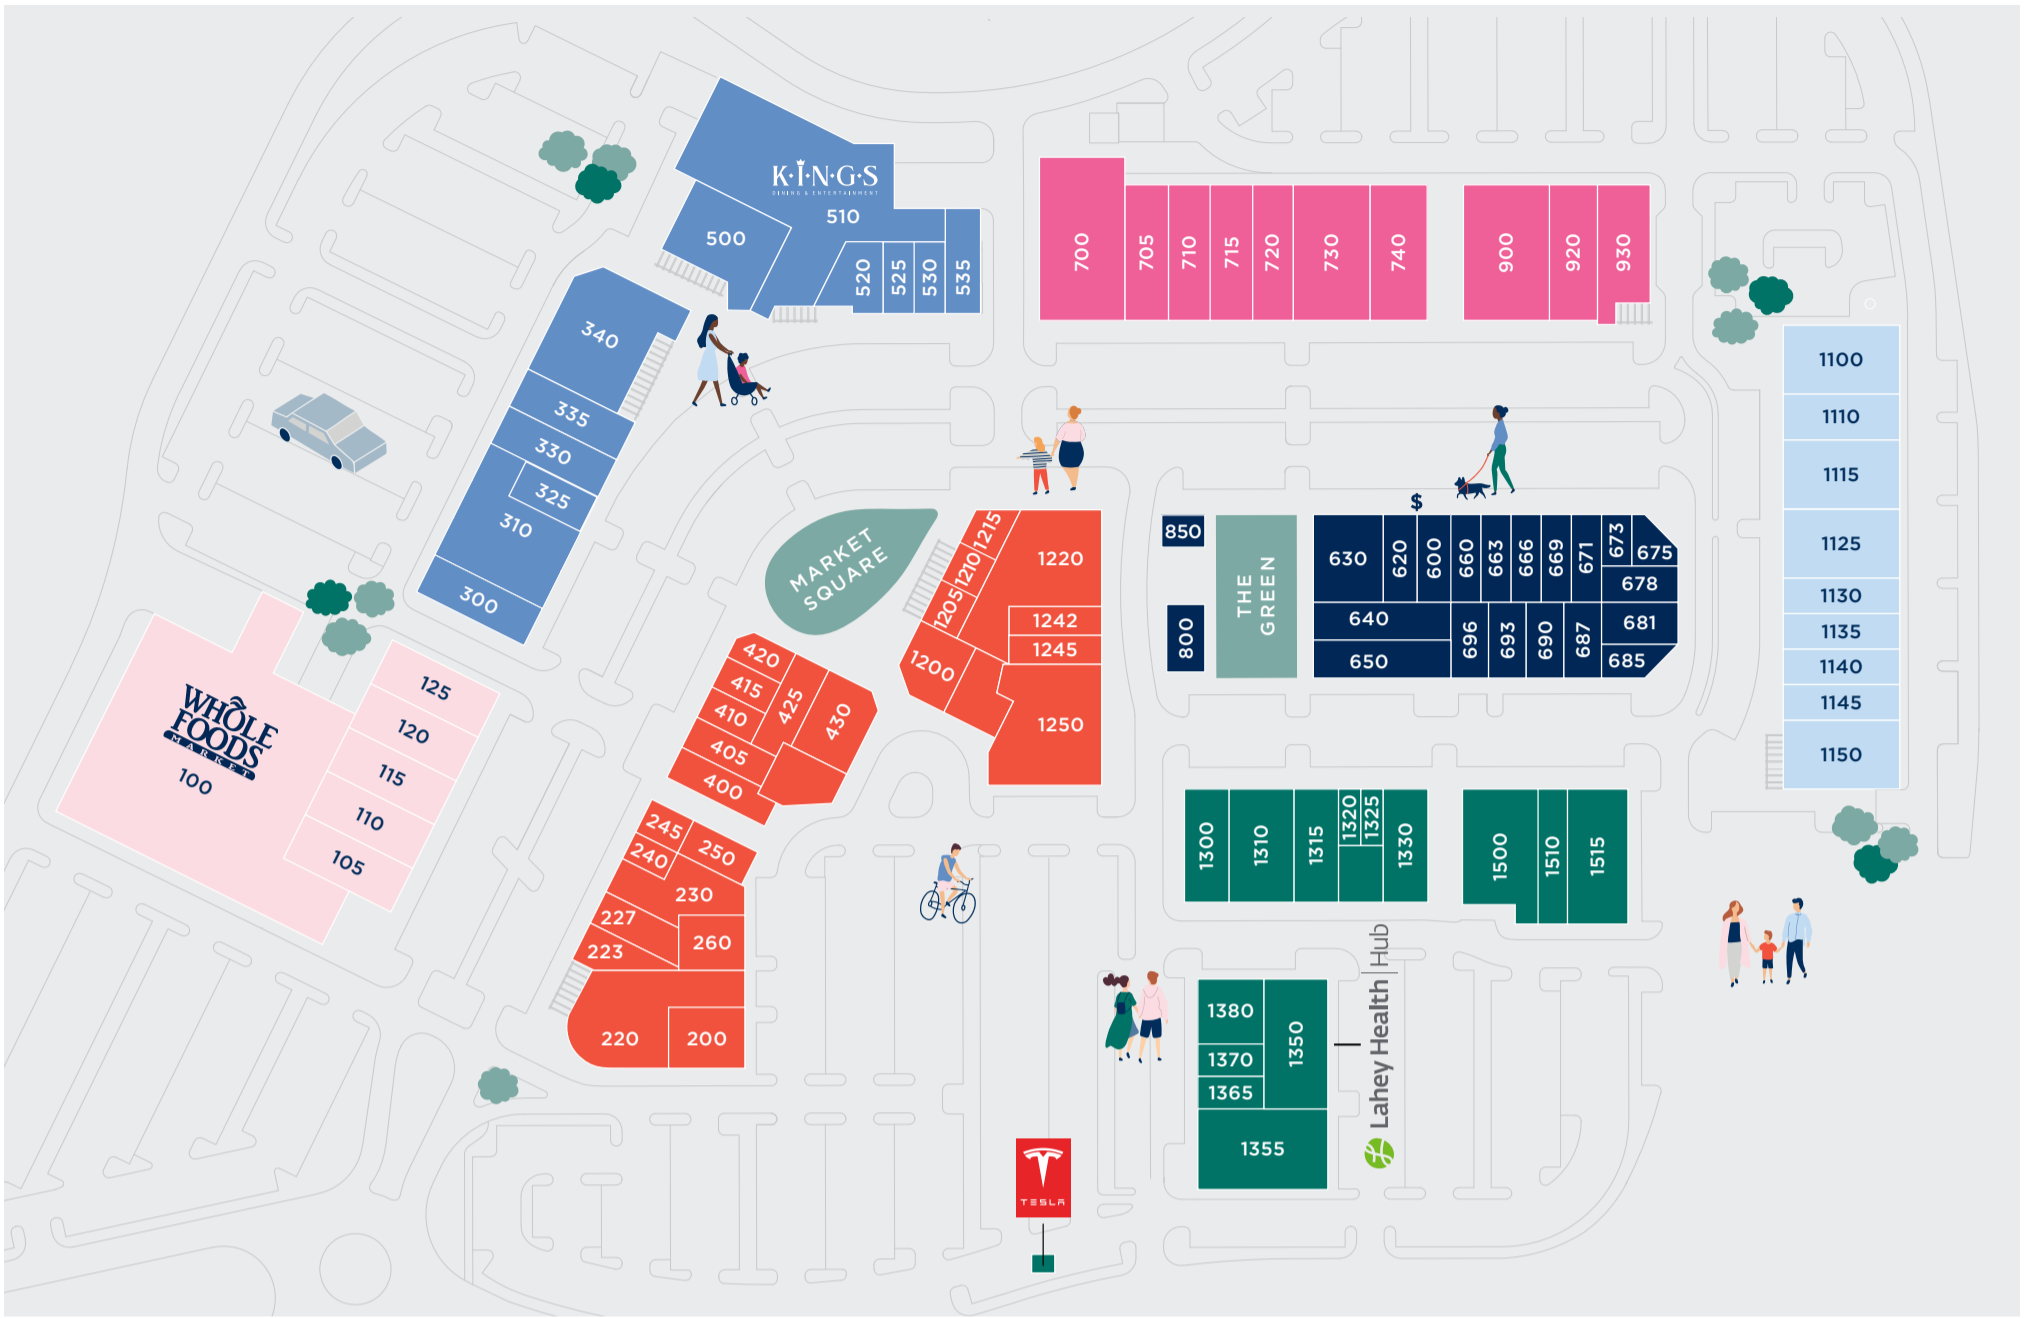

MARKET STREET LYNNFIELD

FASHION & STYLE

Abercrombie & Fitch	1110
Aerie	715
Altar'd State	730
American Eagle	740
Athleta	705
Banana Republic	1515
Booty by Brabants	1140
Carhartt	120
Claire's	660
Eddie Bauer	1145
Francesca's	1320
Gap	900
Hollister	920
J. Jill	400
J.Crew	640
Kendra Scott	1242
Levi's	710
LOFT	300
lululemon	630
Lunette Optic	1215
Madewell	1300
Nike	1125
Pink Parkway	690
Pottery Barn Kids	1500
Sanctum Style	696
Style Snoop	685
Tommy Bahama	1330
Vineyard Vines	650
White House Black Market	1315

FOOD & DRINK

Alchemy	1100
Burtons Grill & Bar	1355
Chipotle	425
Chicken & The Pig	525
Davio's Northern Italian Steakhouse	1250
J.P. Licks	800
Kings Dining & Entertainment	510
La Gallina	1150
Legal C Bar	220
Möge Tee*	678
Otto Pizza	1210
Panera Bread	430
Soi 8 / Sushi Ike *	335
Squeeze Juice Co.	850
Starbucks	420
sweetgreen	675
Temazcal Tequila Cantina	500
The OkiPoké	1205
Wahlburgers	930
Whole Foods Market	100
Yard House	340

HEALTH & BEAUTY

Bluemercury	1245
Club Pilates	671
James Joseph Salon	666
Lahey Health Hub	1350
Lush	620
Madison Reed	669
Mane & Mani	415
MiniLuxe	245
Neem Medical Spa	693
Pure Barre	530
Restore*	1130
Rooster's Mens Grooming	330
Semper Laser Hair Removal	227
Sephora	720
Solstice Power Yoga	250
Wellness in Motion*	687

SPECIALTY

AllModern	310
Al Merritt Community Room	600
Apple	1220
AT&T	225
Barnes & Noble	1115
Bond Vet	1370
Burg*	325
Casper	405
Charles Schwab	200
Chase	230
Horvath & Tremblay	600
IT'SUGAR	681
Kings Dining & Entertainment	510
Lahey Health Hub	1350
Learning Express	115
MarketStreet Management Office	600
Master O's Karate Academy	260
Paper Source	520
The Paper Store	105
PNC Bank	1380
Polka Dog Bakery	240
Pottery Barn	700
Purple	663
Sachetta & Callahan	600
Warby Parker*	535
Whole Foods Market	100
Williams-Sonoma	1310
Yankee Candle	410