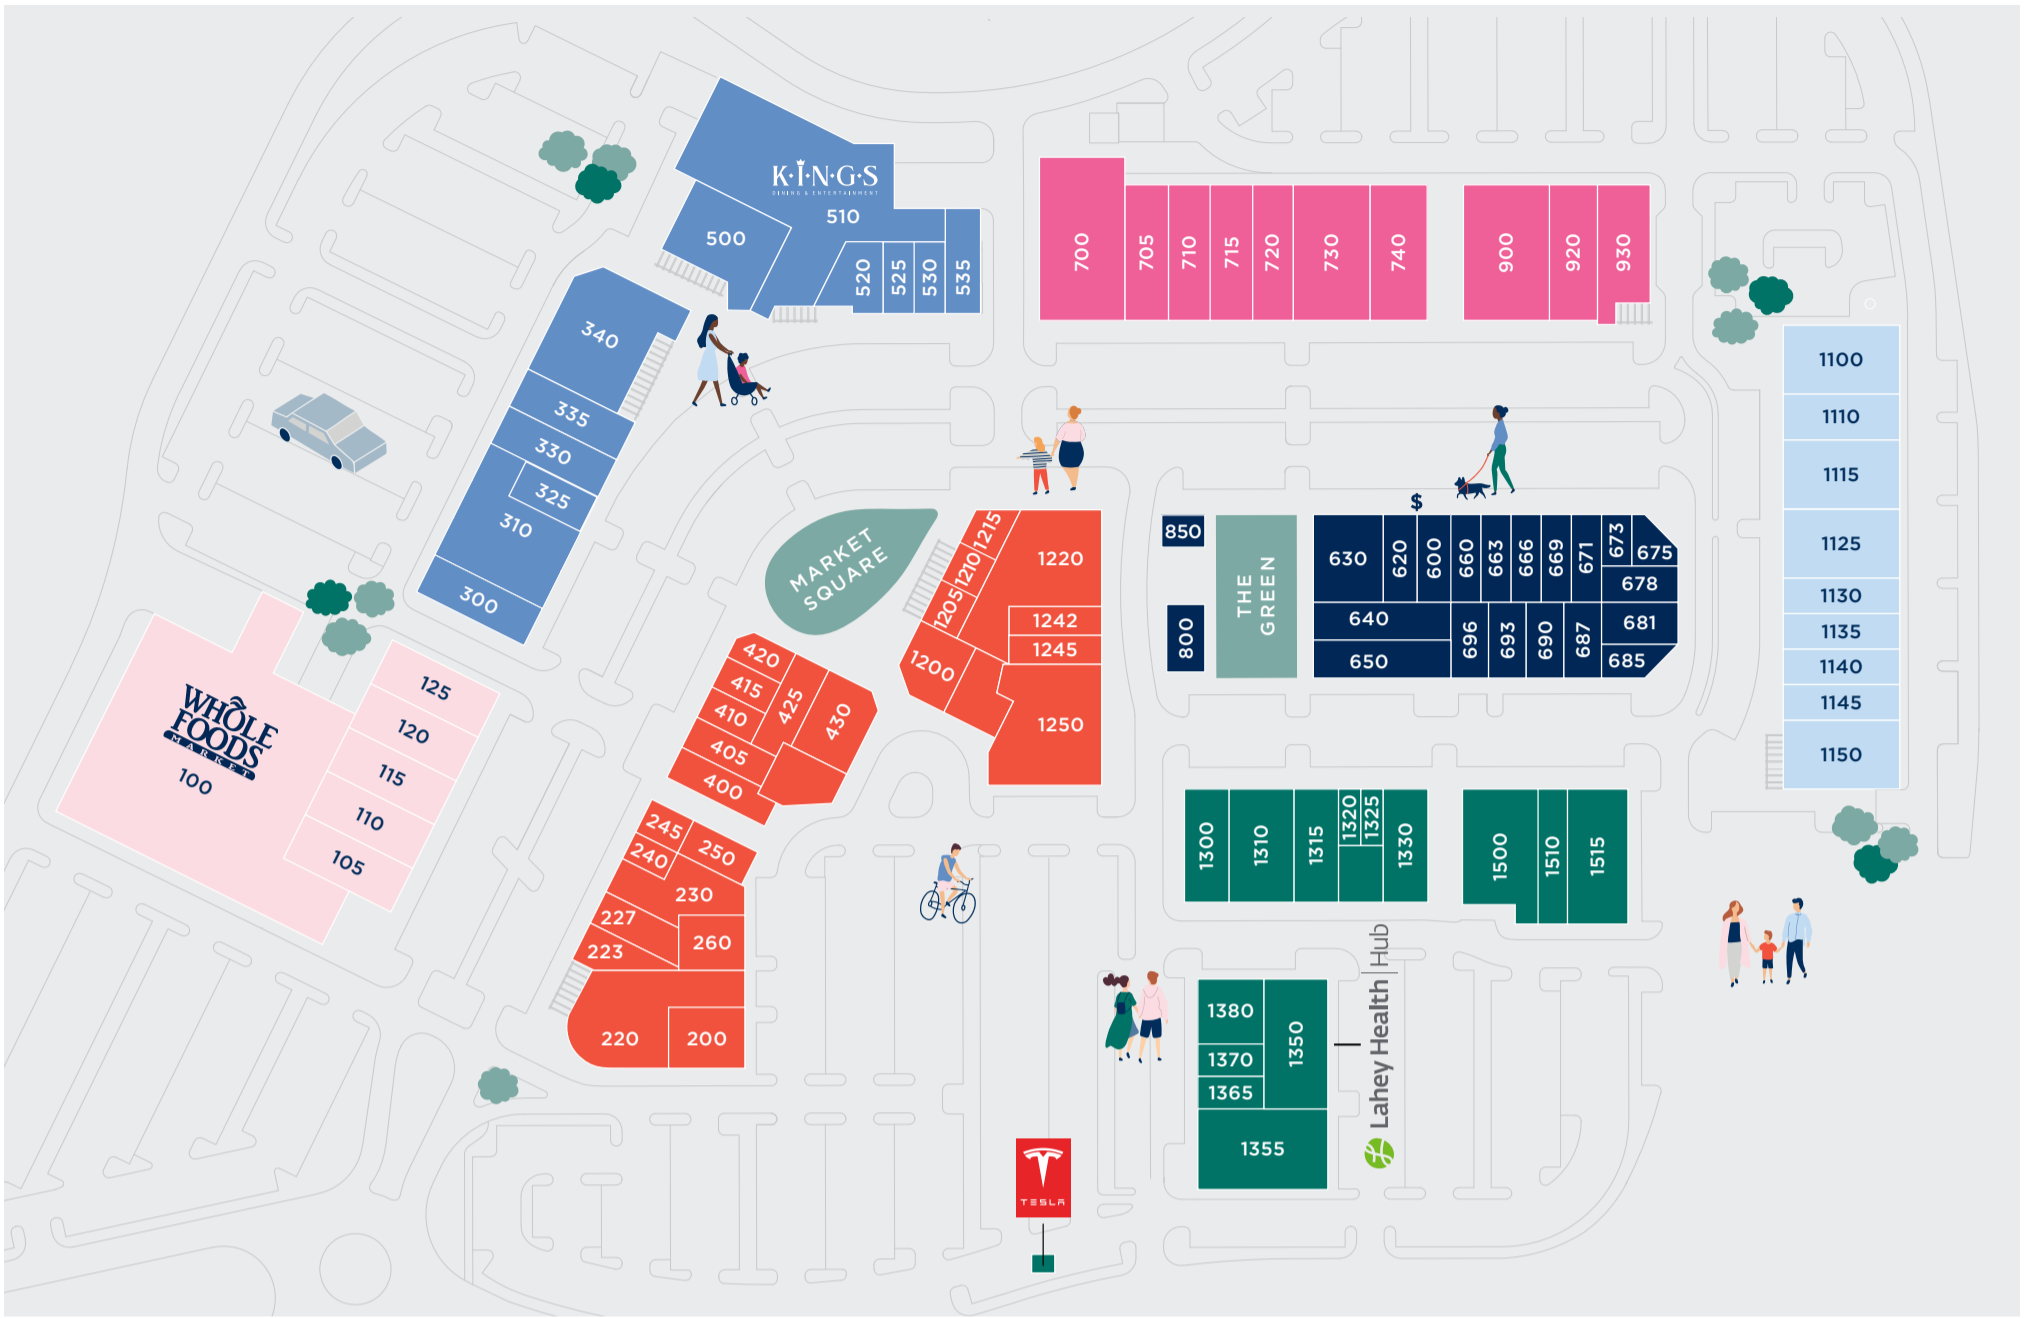

MARKET STREET LYNNFIELD

FASHION & STYLE

Abercrombie & Fitch	1110
Aerie	715
Altar'd State	730
American Eagle	740
Arc'Teryx*	110
Athleta	705
Banana Republic	1515
Booty by Brabants	1140
Carhartt	120
Claire's	660
Eddie Bauer	1145
Francesca's	1320
Gap	900
Hollister	920
J. Jill	400
J.Crew	640
Kendra Scott	1242
Levi's	710
LOFT	300
lululemon	630
Lunette Optic	1215
Madewell	1300
Nike	1125
Pink Parkway	690
Pottery Barn Kids	1500
Sanctum Style	696
Style Snoop	685
Tommy Bahama	1330
Vineyard Vines	650
White House Black Market	1315

FOOD & DRINK

Alchemy	1100
Burtons Grill & Bar	1355
Chipotle	425
Chicken & The Pig	525
Davio's Northern Italian Steakhouse	1250
J.P. Licks	800
Kings Dining & Entertainment	510
La Gallina - Mediterranean Eatery	1150
Legal C Bar	220
Möge Tee*	678
Otto Pizza	1210
Panera Bread	430
Soi 8 / Sushi Ike	335
Squeeze Juice Co.	850
Starbucks	420
sweetgreen	675
Temazcal Tequila Cantina	500
The OkiPoké	1205
Wahlburgers	930
Whole Foods Market	100
Yard House	340

HEALTH & BEAUTY

Bluemercury	1245
Club Pilates	671
James Joseph Salon	666
Lahey Health Hub	1350
Lush	620
Madison Reed	669
Mane & Mani	415
MiniLuxe	245
Neem Medical Spa	693
Pure Barre	530
Restore	1130
Rooster's Mens Grooming	330
Semper Laser Hair Removal	227
Sephora	720
Solstice Power Yoga	250
Wellness in Motion	687

SPECIALTY

AllModern	310
Al Merritt Community Room	600
Apple	1220
AT&T	225
Barnes & Noble	1115
Bond Vet	1370
Burg	325
Casper	405
Charles Schwab	200
Chase	230
Hip Baby Gear	1135
Horvath & Tremblay	600
IT'SUGAR	681
Kings Dining & Entertainment	510
Lahey Health Hub	1350
Learning Express	115
MarketStreet Management Office	600
Master O's Karate Academy	260
Paper Source	520
The Paper Store	105
PNC Bank	1380
Polka Dog Bakery	240
Pottery Barn	700
Purple	663
Sachetta & Callahan	600
Warby Parker	535
Whole Foods Market	100
Williams-Sonoma	1310
Yankee Candle	410